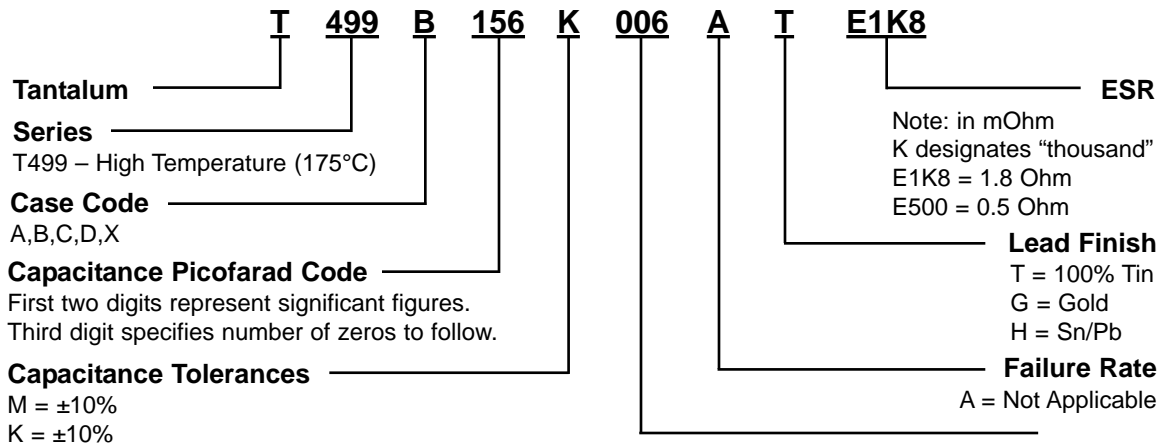

## KEMET T499 HIGH TEMPERATURE 175°C

## EPCOS 196T/198T HIGH TEMPERATURE 175°C

Epcos Part No.	Kemet Equivalent
B45196T1156K209	T499B156K006ATE1K8