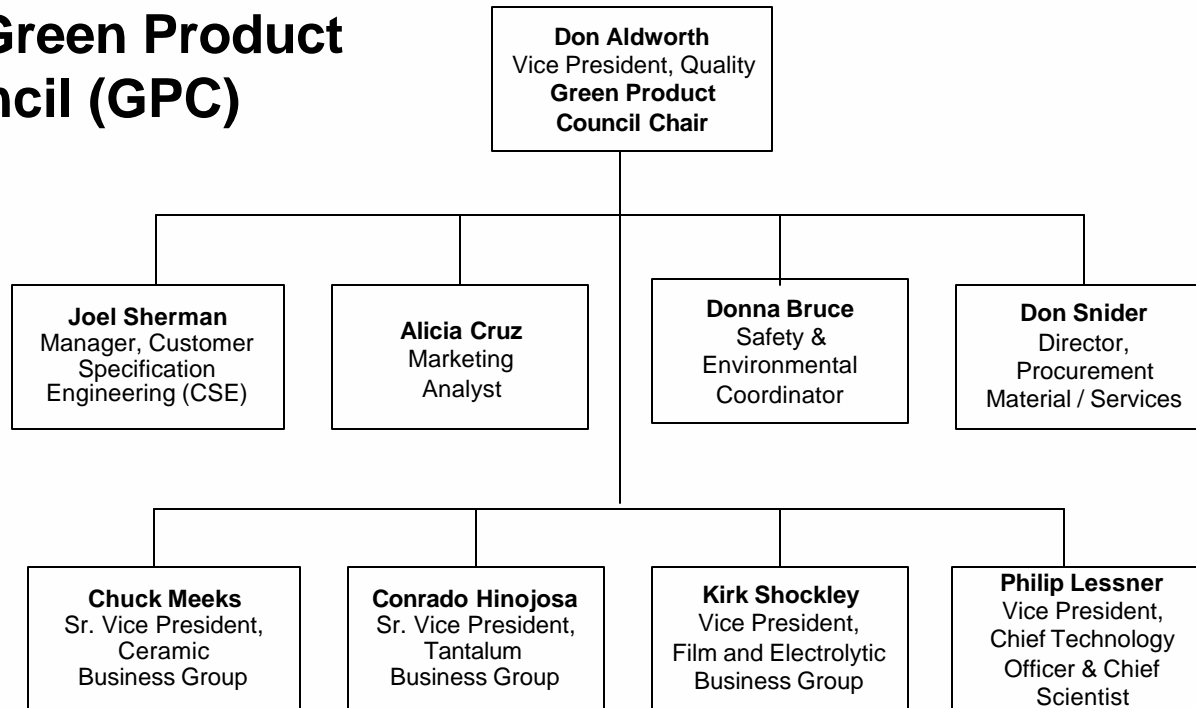

## KEMET Green Product Council (GPC)

- Comprised of multi-discipline senior and functional management.
- Provides direction and focus to support the KEMET Environmental Policy as it relates to finished product content of banned and regulated substances.
- Defines control systems that assure the material content of KEMET products are in compliance with legislative and customer requirements.